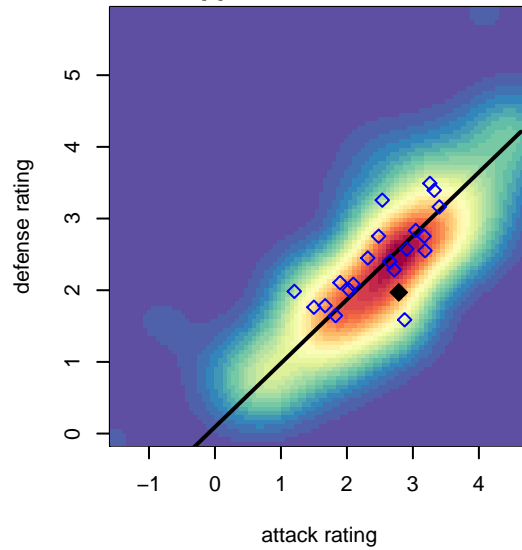

**attack and defense rating
relative to others at age
and all opponents in last 13 months**