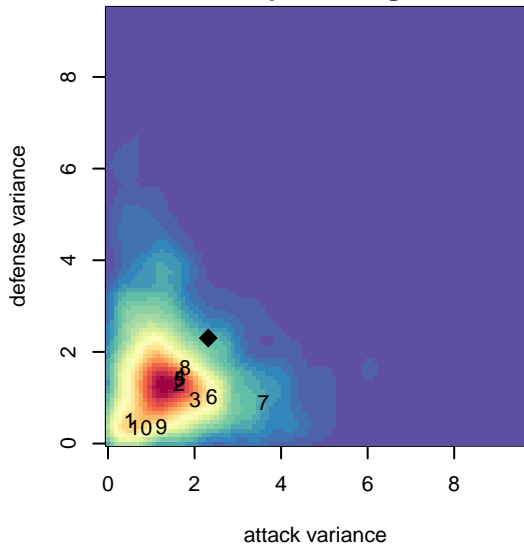

Crossfire OR White G01

Crossfire Oregon
 , OR
 G01 total strength=1486
 attack=16.22 defense=7.17
 spr league = PTT Win G01 Premier

alt names used:

Venues played:
 2017 Mt Hood Challenge U19 Silver
 2017 Timbers Winter Showcase 2001 Showcas
 2017 Portland Winter Showcase U17
 2017 PTT Winter G01 Premier

Crossfire OR White G01
 Dots are actual minus expected GF (blue circles) and GA (red triangles).
 Blue line is smoothed change in attack strength. Red is smoothed change in defense strength.

**attack and defense variance (black dot)
relative to other teams
and top 10 in region**